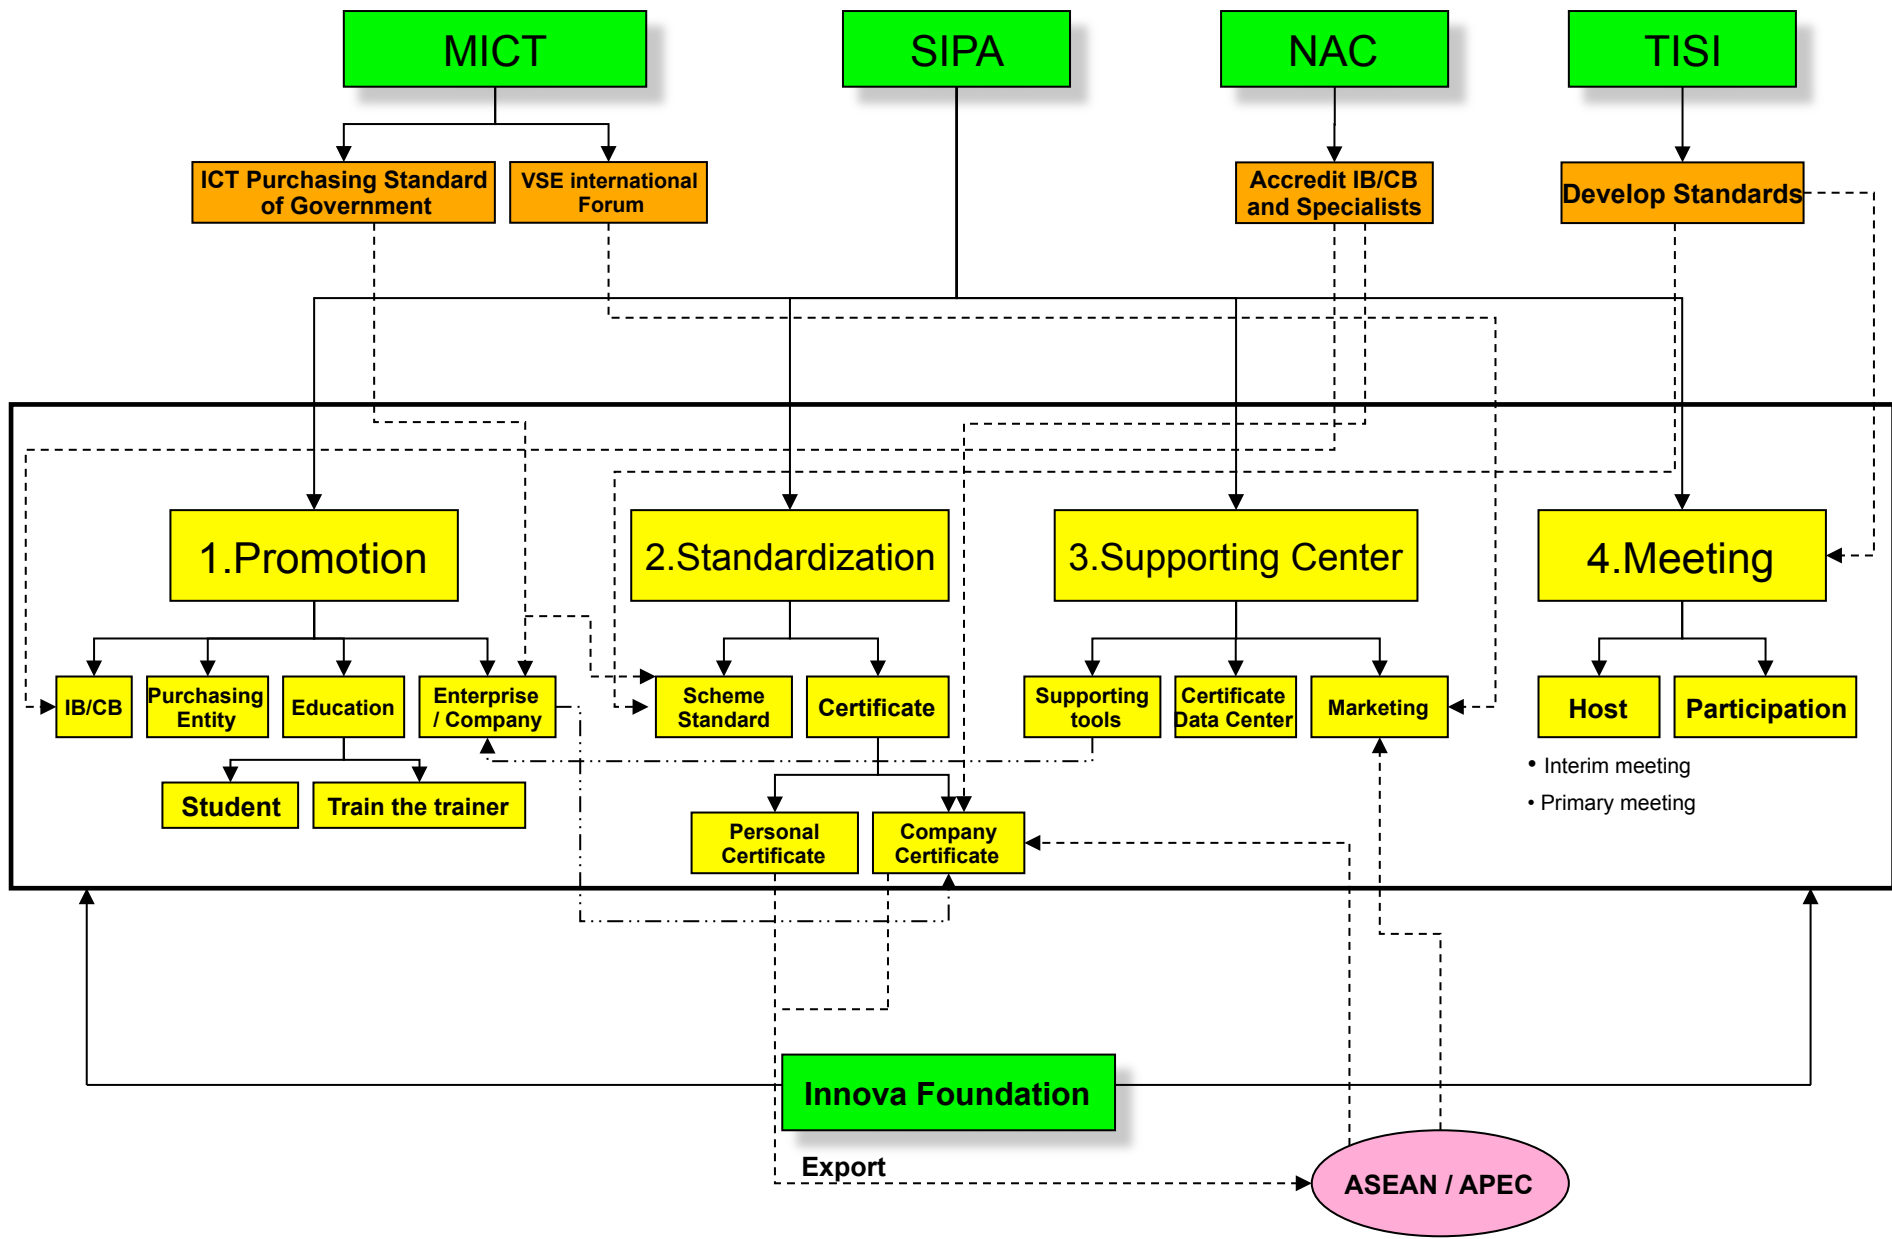

Thailand Initial Implementation

ISO29110-VSE Model

Dr. Anukul Tamprasirt

Mr. Prakrit Sangpa

Dr. Sujimarn Suwannaroj

Mr. Tanin Utayanaka

Industrial insight

- 95% of Software Communities in Thai are “very small”.
- Implementation with Large Standard is not suitable with community resources and objectives.
- Thailand Government has been aware potential of S/W industry.
- Finally, Thailand Collaboration Support Model is set up.

ISO29110-VSE Collaboration

Thailand Collaboration Support Model

Project 1. Standard announcement

Project 2. SE workshops - Education support related to the demand of S/W industry

Project 3. Curriculum improvement related to the demand of S/W industry

Project 4. PR to publicize the standard (include assessment and certificate)

Project 5. Development for the Scheme of consultants and assessors criteria

Project 6. ISO 29110 as a standard in Thailand

Project 7. Certification and Assessment for entrepreneurs

Project 8. Consultants and assessors

Project 9. Academic research programs

Thailand Industrial Standards Institute (TISI)

Thailand Collaboration Support Model

Project 10. Network of international standard