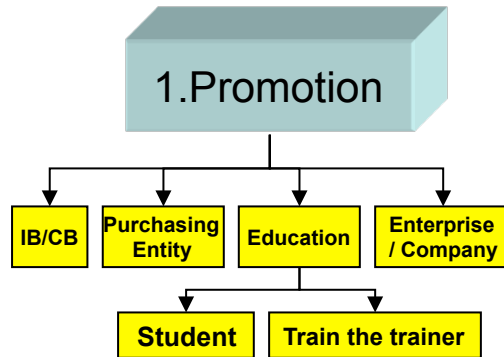

Thailand Collaboration Support Model

Project 1. Standard announcement

Project 2. SE workshops - Education support related to the demand of S/W industry

Project 3. Curriculum improvement related to the demand of S/W industry

Project 4. PR to publicize the standard (include assessment and certificate)

Project 5. Development for the Scheme of consultants and assessors criteria

Project 6. ISO 29110 as a standard in Thailand

Project 7. Certification and Assessment for entrepreneurs

Project 8. Consultants and assessors

Project 9. Academic research programs

Thailand Industrial Standards Institute (TISI)