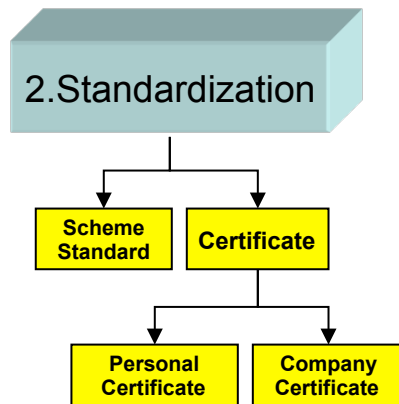

Thailand Collaboration Support Model

Project 1. Standard announcement

Project 2. SE workshops - Education support related to the demand of S/W industry

Project 3. Curriculum improvement related to the demand of S/W industry

Project 4. PR to publicize the standard (include assessment and certificate)

Project 5. Development for the Scheme of consultants and assessors criteria

Project 6. ISO 29110 as a standard in Thailand

Project 7. Certification and Assessment for entrepreneurs

Project 8. Consultants and assessors

Project 9. Academic research programs

Thailand Industrial Standards Institute (TISI)