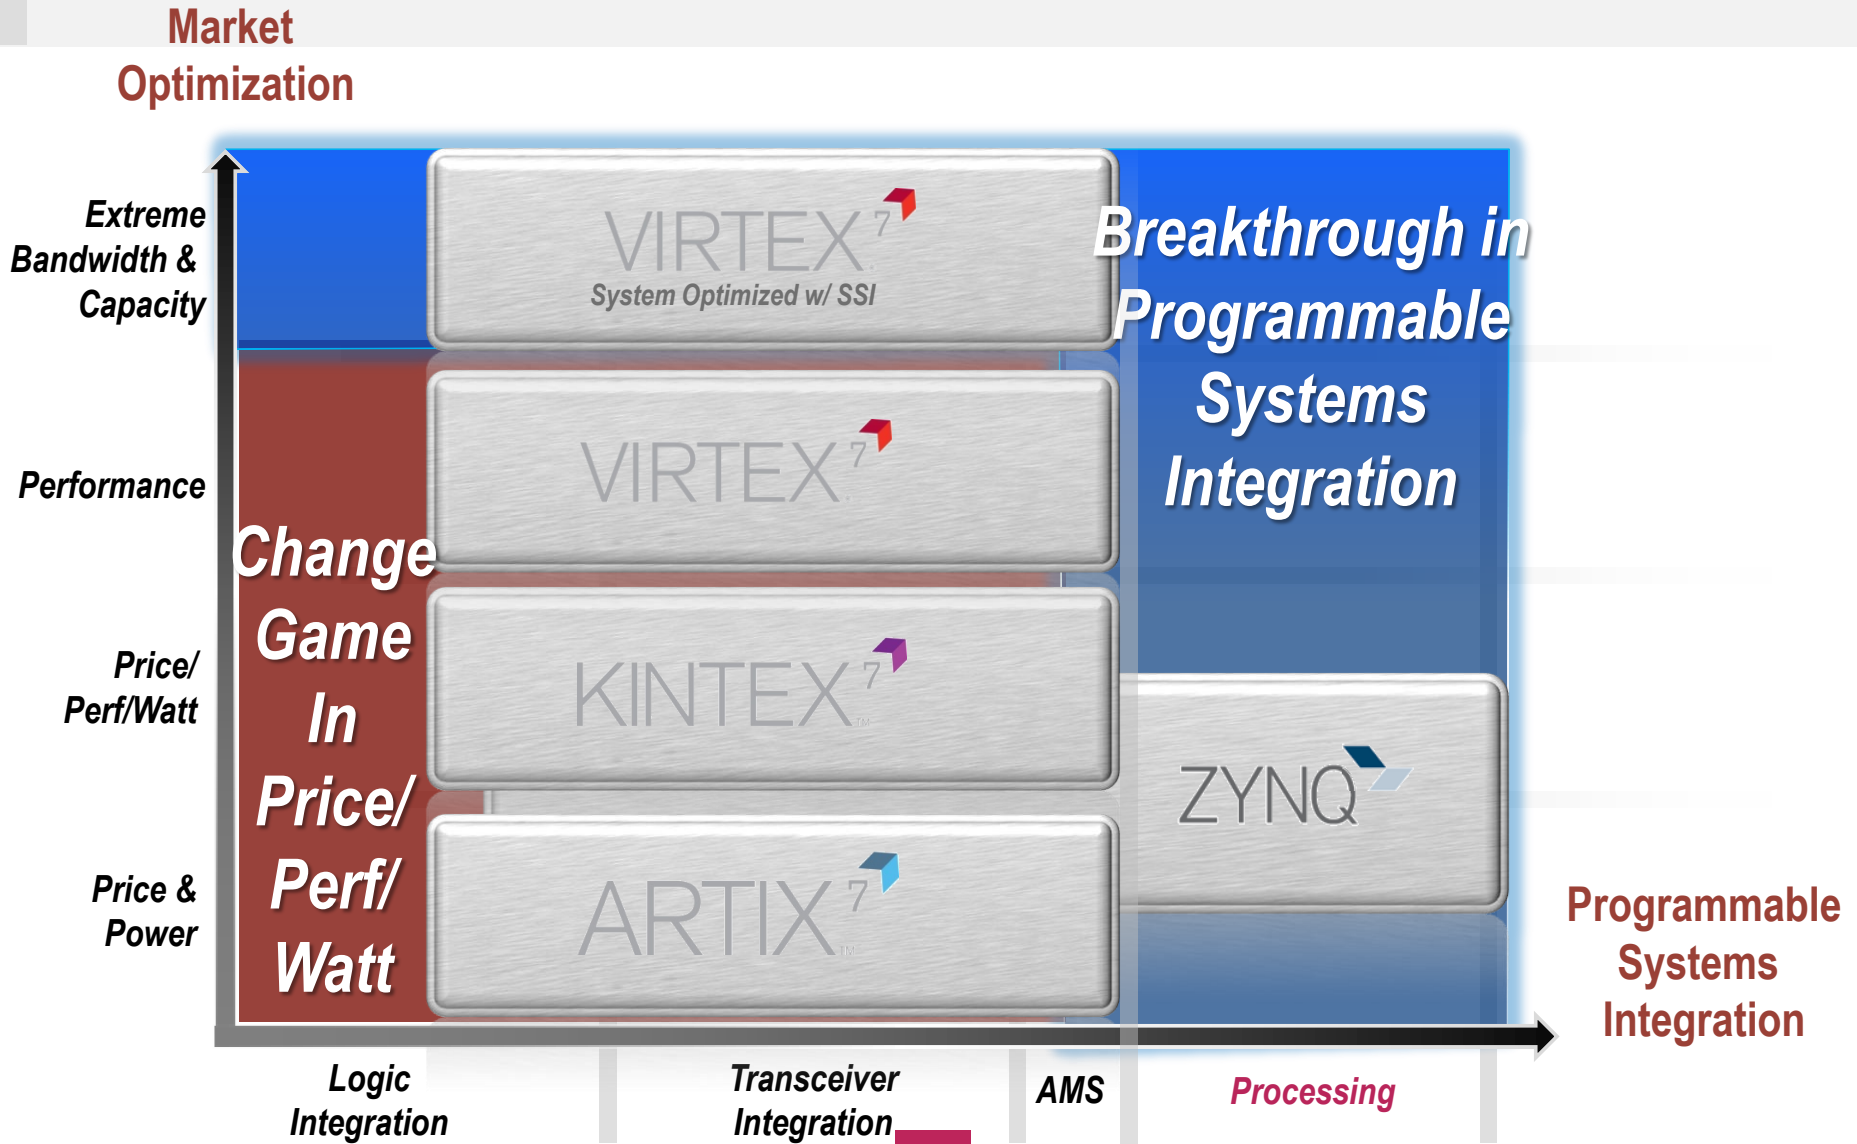

SILICA - The Engineers of Distribution.

December 2012

Xilinx Technology Evolution

Programmable Logic Devices
*Enables Programmable
'Logic'*

ALL Programmable Devices
*Enables Programmable
Systems 'Integration'*

28nm: Breakthrough in Optimization & Integration

Zynq-7000 EPP System Level Block Diagram

The First SoC Strength Design Suite

IP & System Centric Next Generation Design Environment
Accelerating Integration & Implementation up to 4X