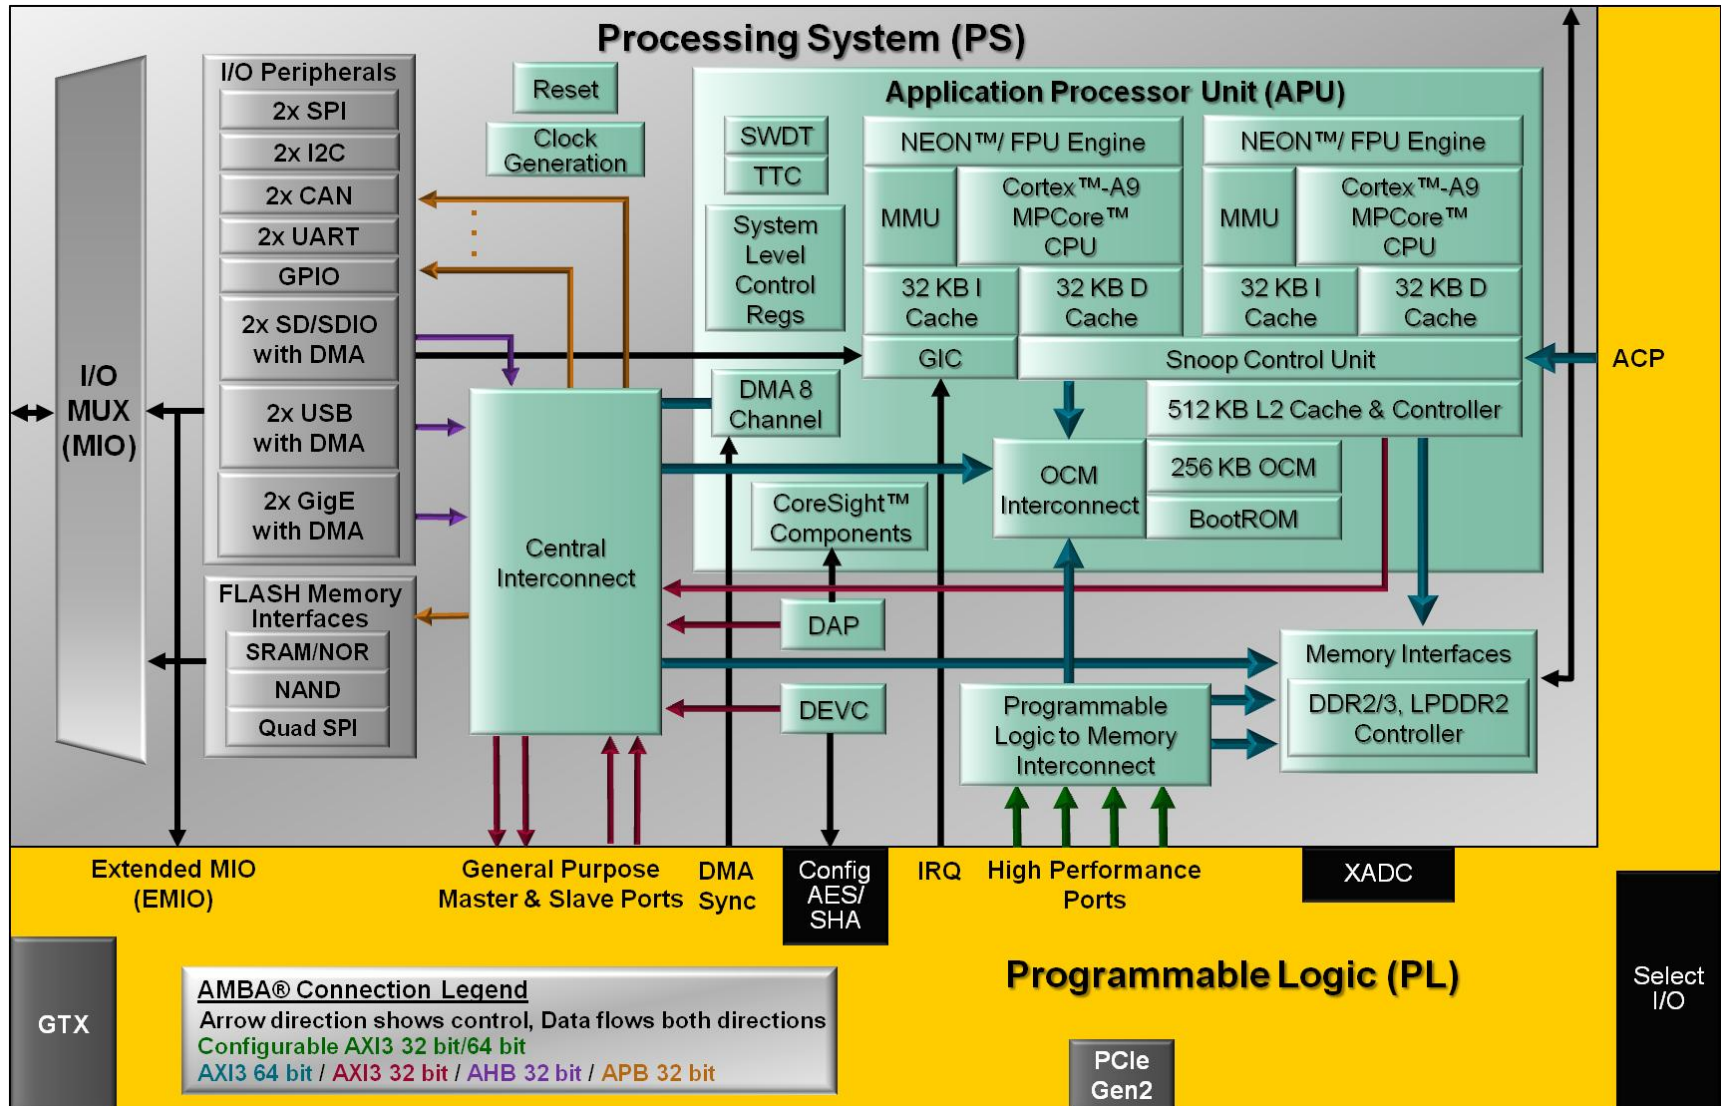

SILICA - The Engineers of Distribution.

December 2012

Xilinx Technology Evolution

Programmable Logic Devices
*Enables Programmable
'Logic'*

ALL Programmable Devices
*Enables Programmable
Systems 'Integration'*

28nm: Breakthrough in Optimization & Integration

Zynq-7000 EPP System Level Block Diagram

The First SoC Strength Design Suite

IP & System Centric Next Generation Design Environment
Accelerating Integration & Implementation up to 4X