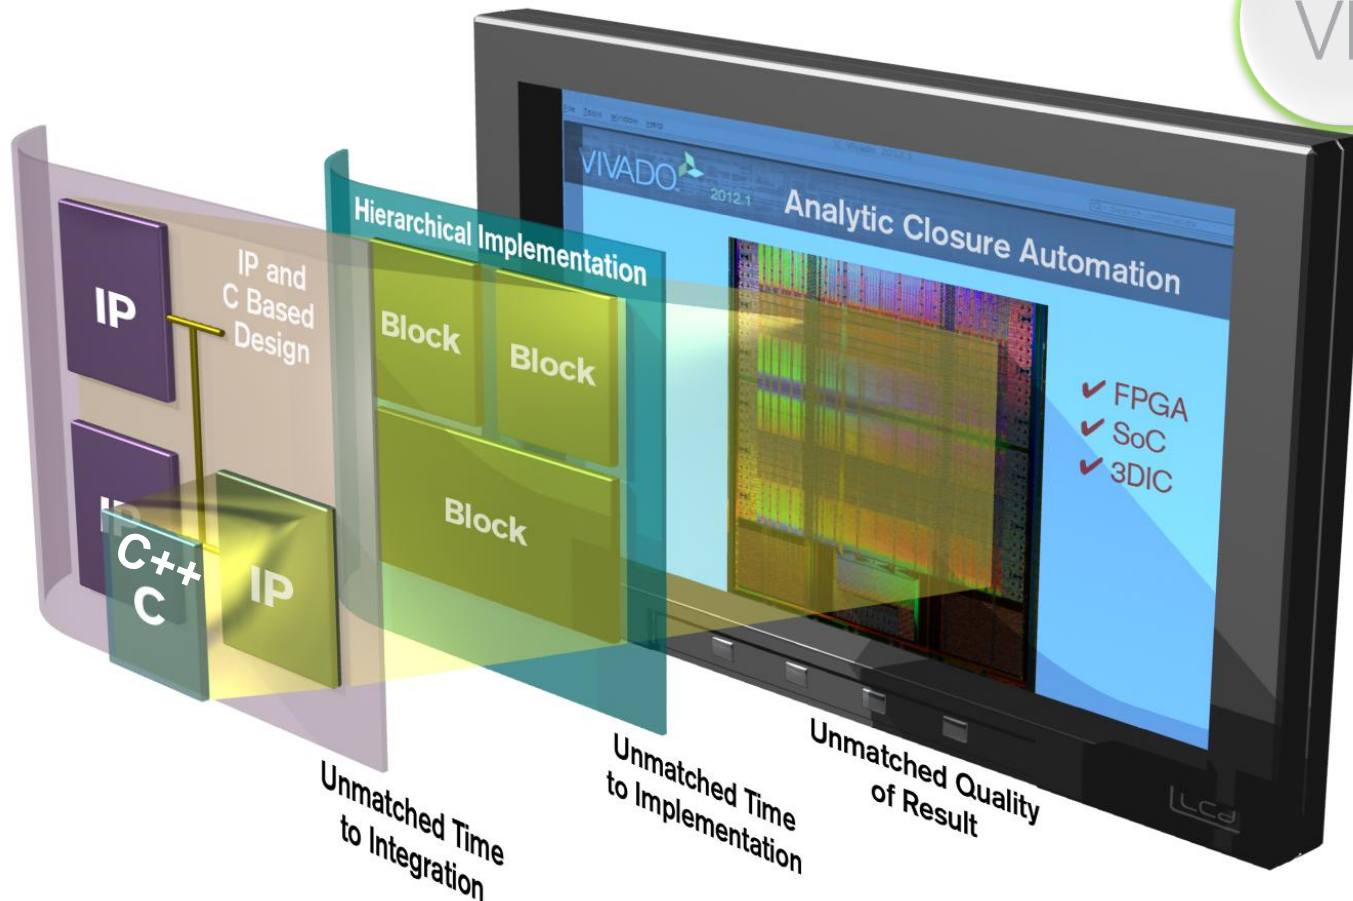

SILICA - The Engineers of Distribution.

December 2012

Xilinx Technology Evolution

Programmable Logic Devices
*Enables Programmable
'Logic'*

ALL Programmable Devices
*Enables Programmable
Systems 'Integration'*

28nm: Breakthrough in Optimization & Integration

Zynq-7000 EPP System Level Block Diagram

The First SoC Strength Design Suite

IP & System Centric Next Generation Design Environment
Accelerating Integration & Implementation up to 4X