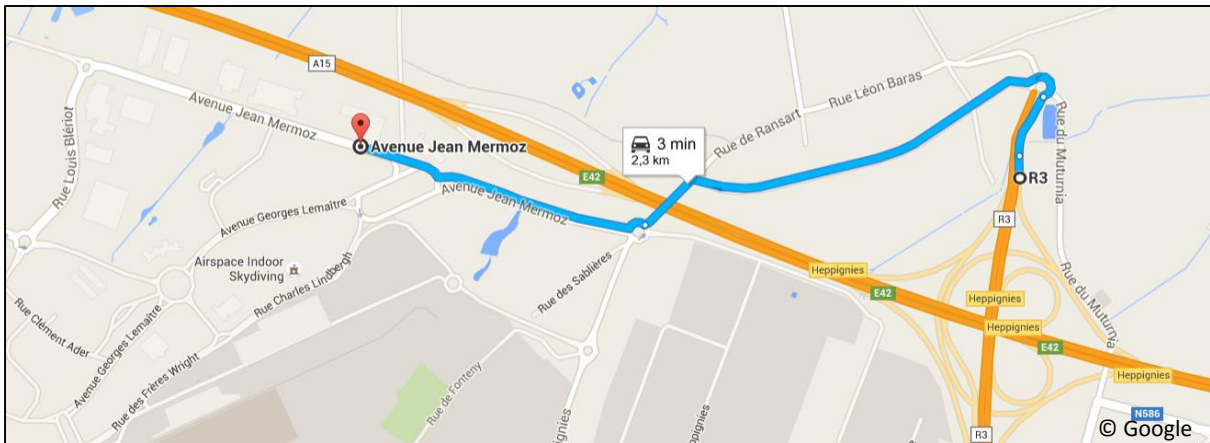

Directions to CETIC

Highway E42 - Exit Heppignies (Charleroi Airport)

CETIC

Aéropole

Avenue Jean Mermoz 28

6041 Charleroi

+32 71 159 362

www.cetic.be/contact-us

Public Transport

Go to "Charleroi-Sud" train station. Then take the Bus 68 "Charleroi-Sud - Gosselies Aéropôle", get off at "Technofutur 3" stop. Return: in the same direction as arrival, as the bus makes a loop back to the train station.

Do not take the direct bus to the airport, as there is a fence between the airport and the Aeropole. In this case, take a taxi or call your contact at CETIC!